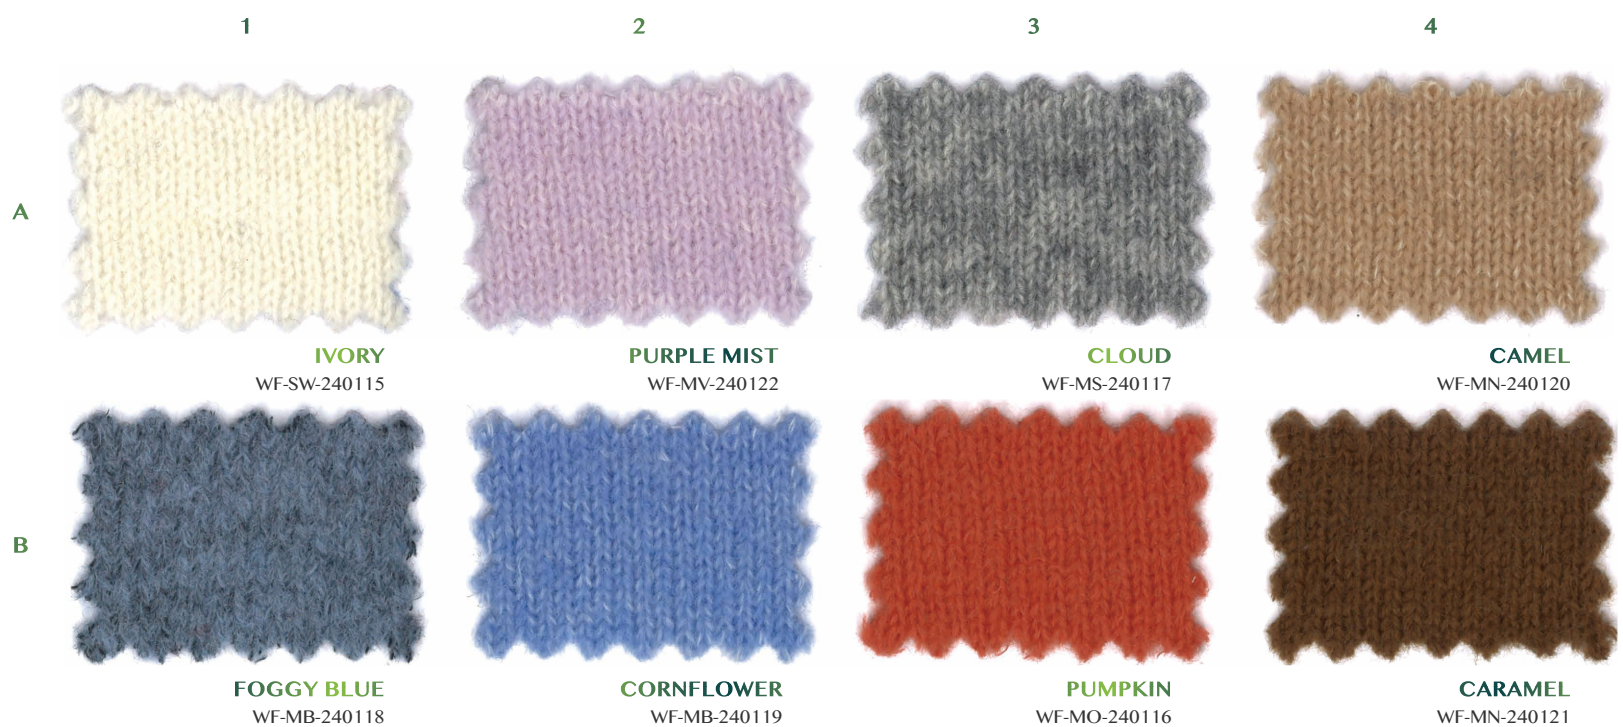

AW 25/26

NOVELTY

PRIMOTEX

Spin The Possibilities.

JOY 1/6.5Nm 100% Merino Wool (7GG 1 END)

Available in 8 colours

Knitted by CHEER MARK INDUSTRIAL LTD.

  Hand wash or dry clean
  Dry flat, do not tumble dry

 Iron at medium setting
 Do not bleach

JOY (WF) 1/6.5Nm 100% Merino Wool

ELATION 1/6.6Nm 36% RWS Extra Fine Merino Wool 33% BCI Cotton 31% Recycled Nylon (7GG 1 END)

Available in 8 colours

Knitted by NAMESON GROUP LIMITED

ELATION	SHADE CODE	SHADE NAME	LOCATION
ROF-SN-	237001	WHEAT	B1
ROF-SN-	237002	BROWN SUGAR	B2
ROF-SS-	237003	MINERALASH	B3
ROF-SS-	237004	IRON	B4
ROF-SW-	237005	POWDER	A1
ROF-SG-	237008	TEA	A2
ROF-SB-	240113	SKY BLUE	A3
ROF-SB-	240114	DEEP OCEAN	A4