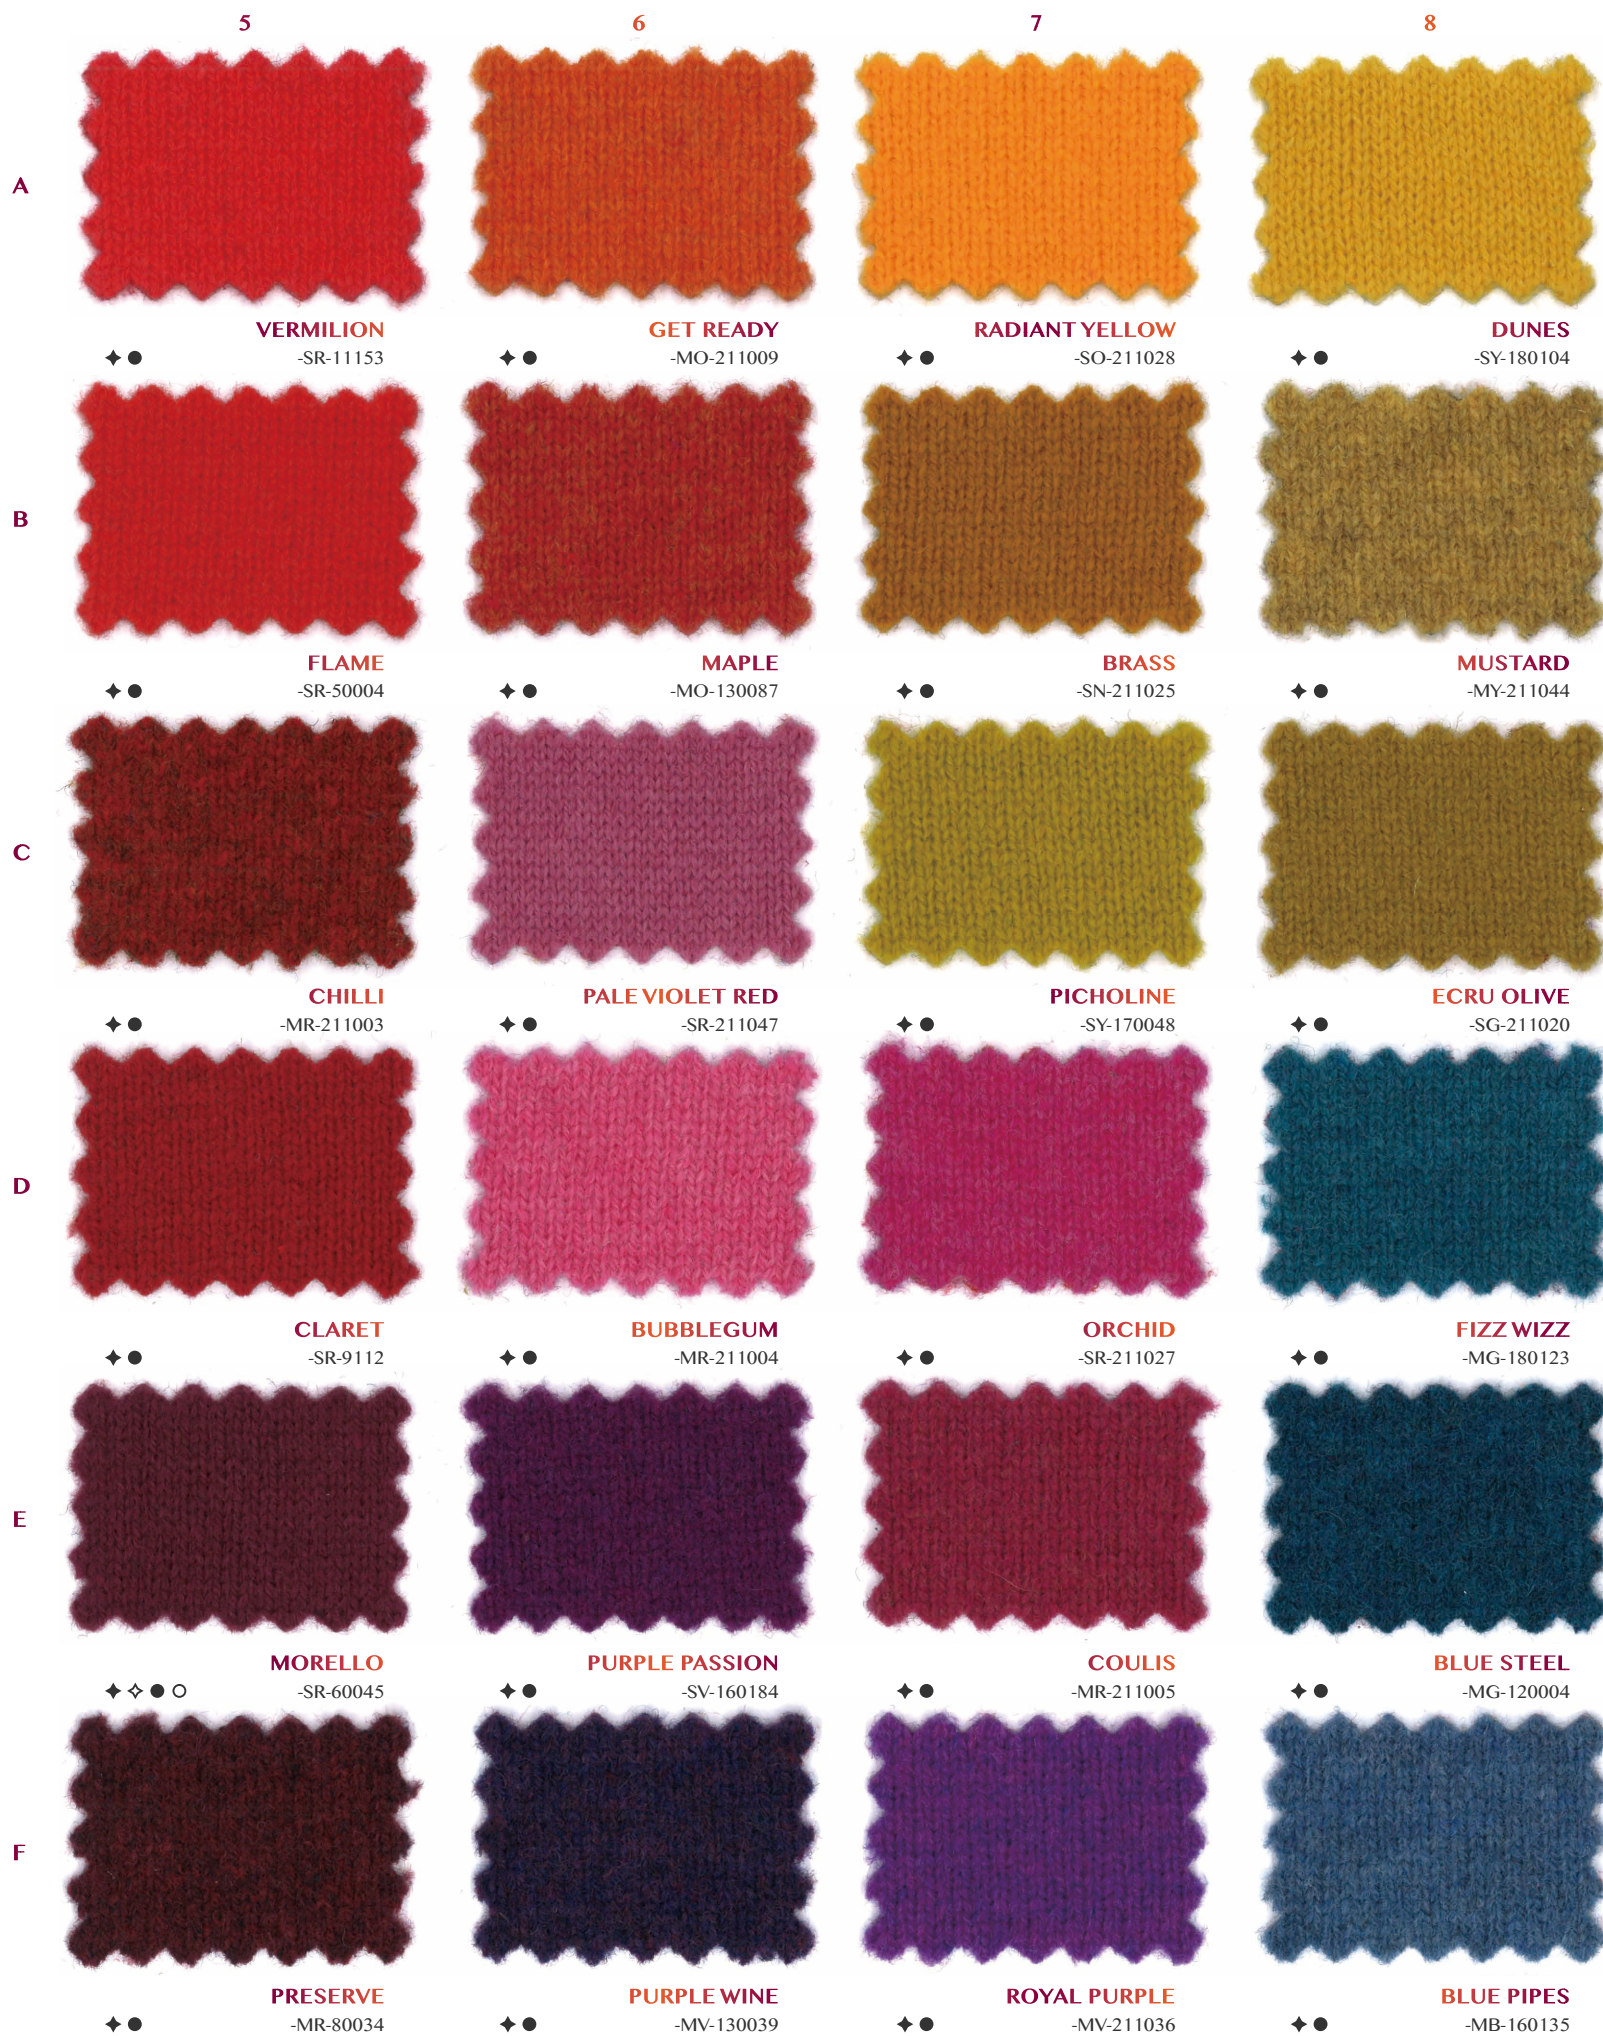

EPOCH (LA) ◆ 2/15Nm 100% Lambswool
EPOCH GREEN (LAG) ◇ 2/15Nm 100% RWS Wool
ERA (LN) ● 2/14Nm 80% Lambswool 20% Nylon
ERA GREEN (LNG) ○ 2/14Nm 80% RWS Wool 20% Recycled Nylon
DYNASTY (WN) ■ 2/16Nm 50% Lambswool 50% Nylon